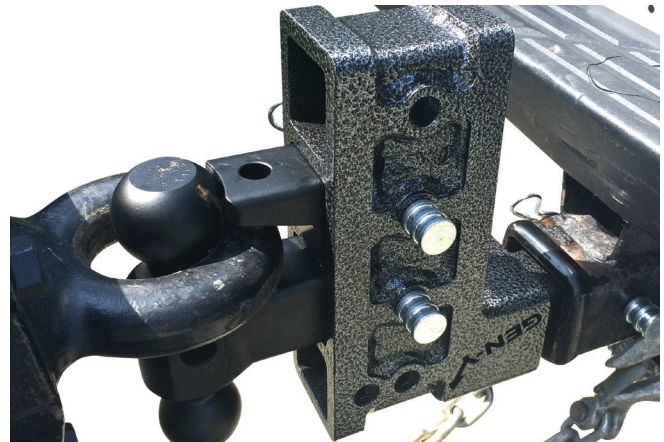

BY LAUREN HUNTER

Entry-Level Thermal Imaging

A single-spot IR thermometer with a thermal camera's power, Flir's compact TG165 offers emissivity adjustment and a 24:1 distance-to-spot ratio. It operates between -13°F and 716°F and helps users check seals, spot areas of missing insulation, pinpoint electrical hotspots, and locate water leaks or clogs. It costs \$500. flir.com

Elegant Hardware

A sleek, arching design is the hallmark of Top Knob's Tango series in the Mercer hardware collection. Because the hardware lets users see through to the cabinetry underneath, each visible edge is carefully polished, according to the maker. The series comprises two sizes of knobs and pulls, available in five finishes. Prices vary from \$5 to \$7 per piece. topknobs.com

Carpet, Cleaner

Already hardwearing and soil-resistant, Mohawk's Smart-Strand carpet now offers SmartStrand Forever Clean with Nanoloc—an added nanoparticle layer of protection designed to lock out spills and make the carpet even easier to clean. Mohawk says that carpets with Nanoloc release soil at three times the rate of other carpets. mohawkflooring.com

Let's Get Hitched

At 15,000 pounds, Geny Industries' new GH-524 hitch offers a higher capacity for 2-inch hitches, with the versatility and ease offered by the maker's Versa-Ball connection and pintle lock for hook-up to any trailer. Constructed of heavy-duty steel, sandblasted, and coated with a durable silver-vein powder coat, the GH-524 costs \$260. genyhitch.com