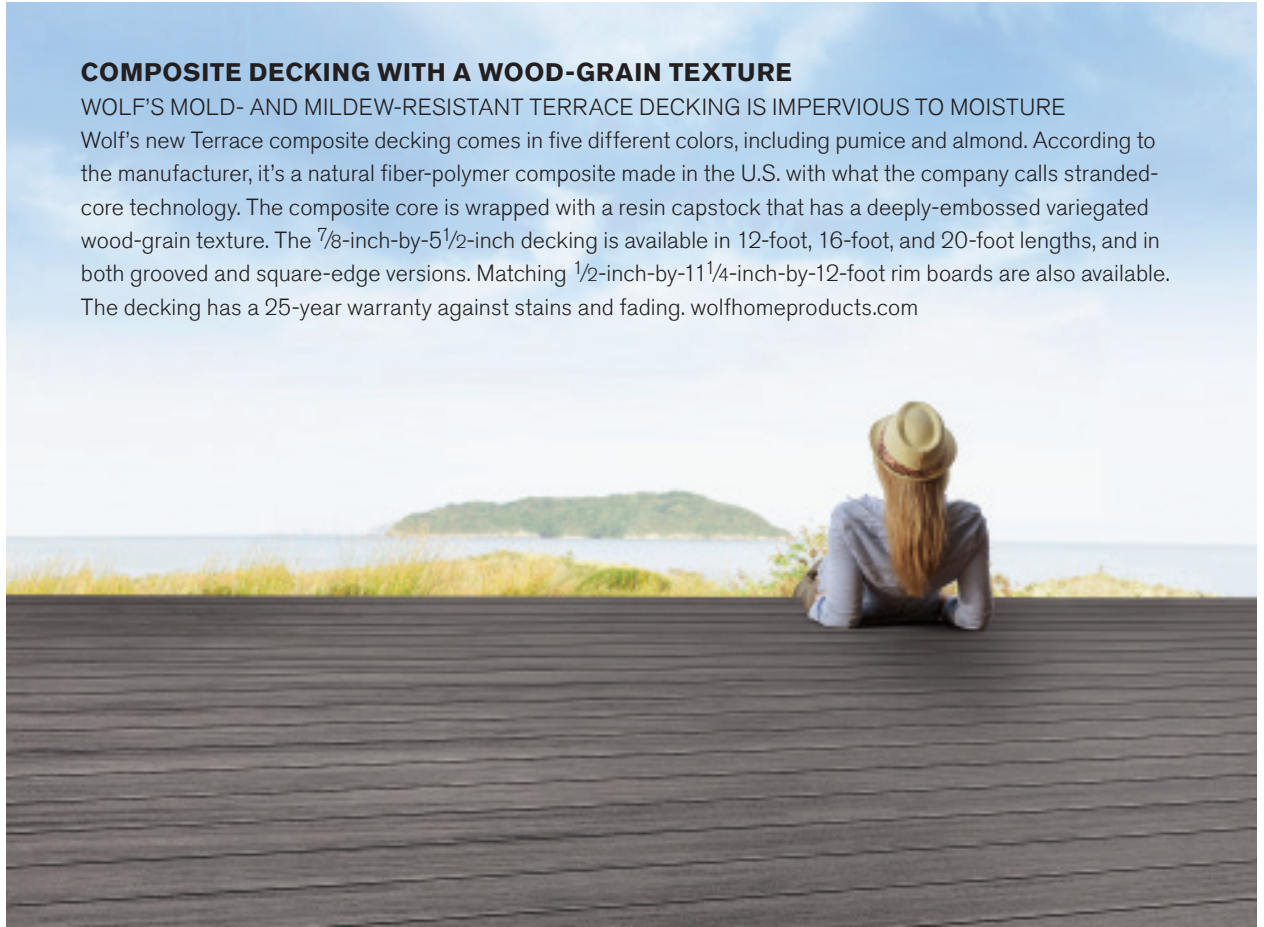

## COMPOSITE DECKING WITH A WOOD-GRAIN TEXTURE

WOLF'S MOLD- AND MILDEW-RESISTANT TERRACE DECKING IS IMPERVIOUS TO MOISTURE

Wolf's new Terrace composite decking comes in five different colors, including pumice and almond. According to the manufacturer, it's a natural fiber-polymer composite made in the U.S. with what the company calls stranded-core technology. The composite core is wrapped with a resin capstock that has a deeply-embossed variegated wood-grain texture. The  $\frac{7}{8}$ -inch-by- $5\frac{1}{2}$ -inch decking is available in 12-foot, 16-foot, and 20-foot lengths, and in both grooved and square-edge versions. Matching  $\frac{1}{2}$ -inch-by- $11\frac{1}{4}$ -inch-by-12-foot rim boards are also available. The decking has a 25-year warranty against stains and fading. [wolfhomeproducts.com](http://wolfhomeproducts.com)

## CORROSION-PROOF SCREW ANCHORS

SIMPSON STRONG-TIE TITEN HD SCREW ANCHORS FEATURE A CARBON-STEEL HELICAL-COIL THREAD BRAZED INTO A STAINLESS STEEL SHANK

Deck builders working near the coast will be interested in Simpson Strong-Tie's new Titen HD heavy-duty screw anchors for concrete and masonry. Made with Type 316 stainless steel, the screws' proprietary bi-metal design features a carbon-steel helical-coil thread brazed into the stainless steel shank of the anchor, rather than a full carbon steel segment welded onto the end of the anchor. According to the manufacturer, a  $\frac{1}{2}$ -inch-by-5-inch THDSS screw anchor contains less than 1% carbon steel while other stainless steel screw anchors of the same size can contain up to 18% carbon steel, which can expand and crack the surrounding concrete as it corrodes. Titen HD screw anchors can be installed with an impact wrench or a hand tool. [strongtie.com](http://strongtie.com)